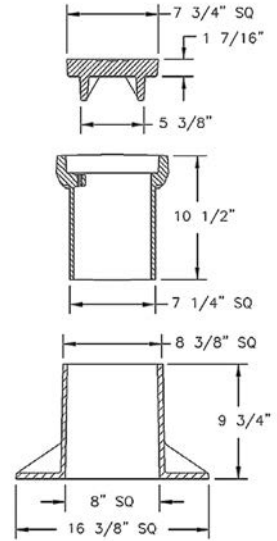

### 8371 MONUMENT BOX

Heavy duty  
3 piece unit  
Special lettered covers  
Adjustable frame

### 8375 MONUMENT BOX

Heavy duty  
2 piece unit  
Special lettered covers  
Bolted and unbolted