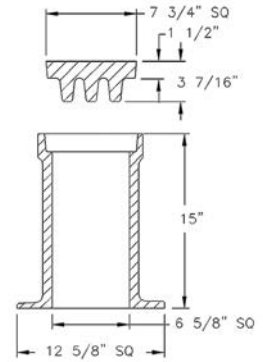

### 8371 MONUMENT BOX

Heavy duty  
3 piece unit  
Special lettered covers  
Adjustable frame

### 8375 MONUMENT BOX

Heavy duty  
2 piece unit  
Special lettered covers  
Bolted and unbolted