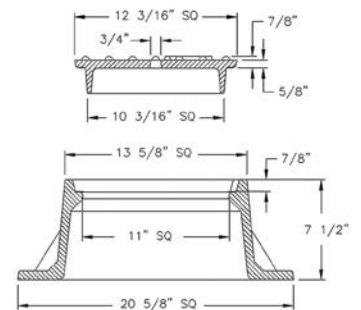

8380 MONUMENT BOX

Heavy duty
Bolted and unbolted

Supplied By:

**TRENCH DRAIN
SUPPLY**

877-903-7246

www.trenchdrainsupply.com